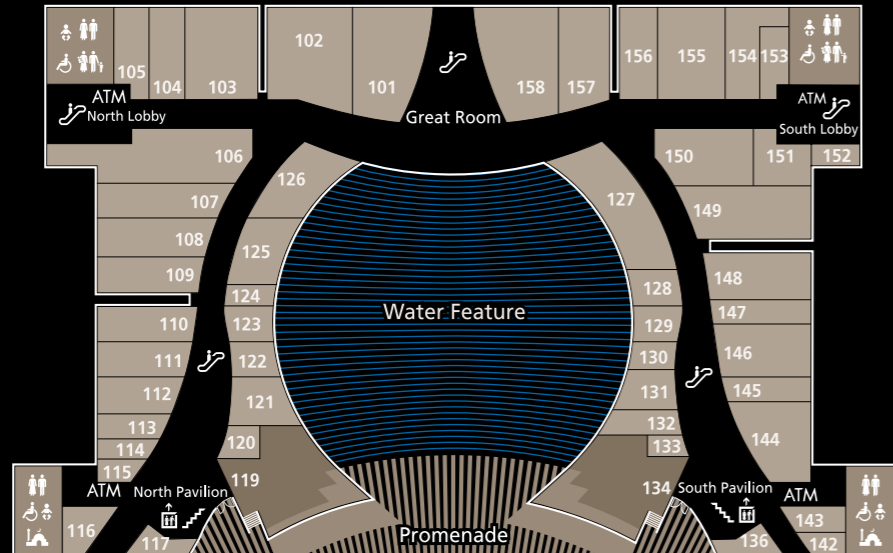

/thegalleriauae  
/thegalleriauae

روزوود أبو ظبي  
ROSEWOOD  
ABU DHABI

FOUR SEASONS  
HOTEL  
ABU DHABI AT AL MARYAH ISLAND

روزوود أبو ظبي  
ROSEWOOD  
ABU DHABI

FOUR SEASONS  
HOTEL  
ABU DHABI AT AL MARYAH ISLAND