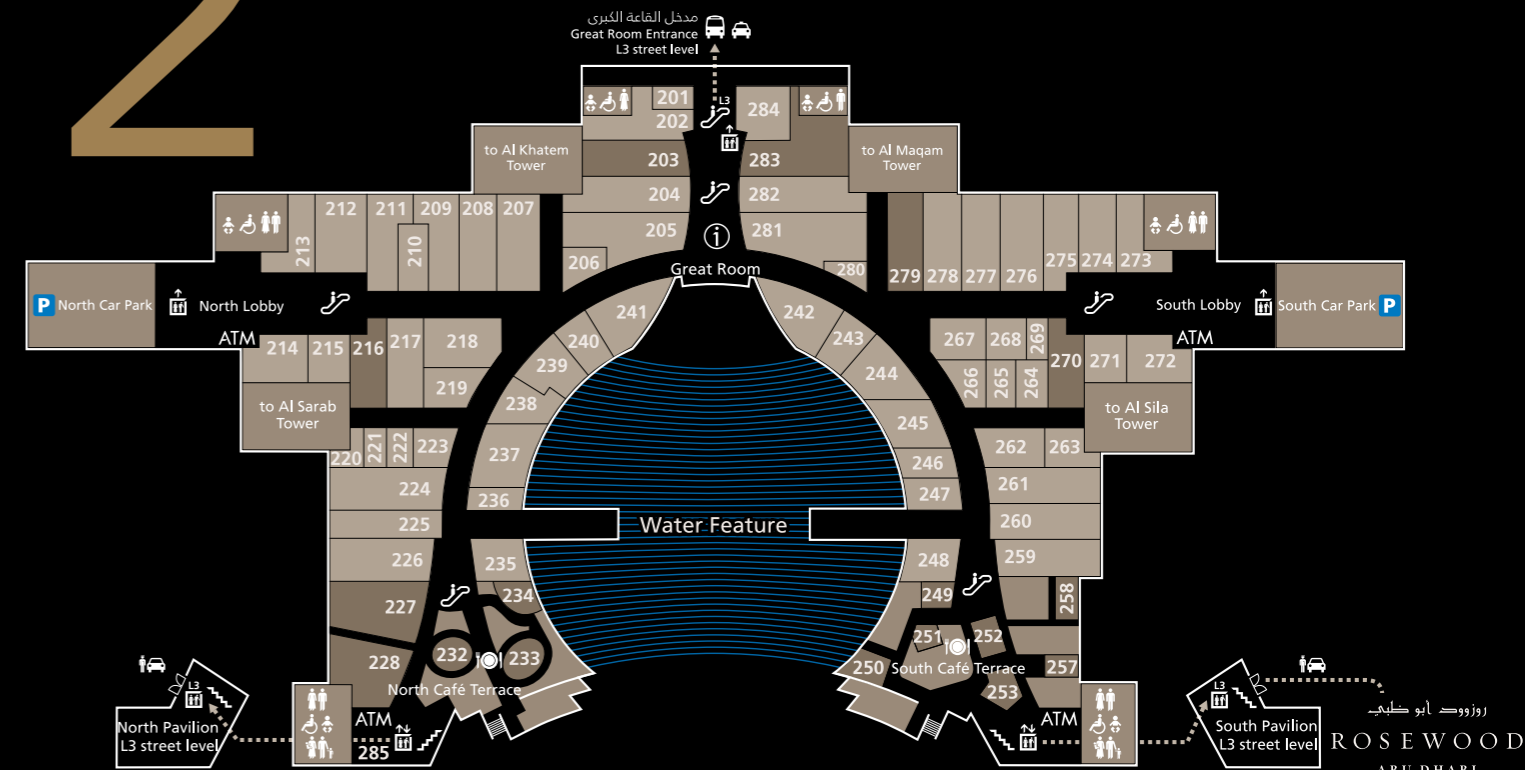

### OPTICS

Magrabi Optical 273  
Eyezone 235

/thegalleriauae  
/thegalleriauae

روزوود أبو ظبي  
ROSEWOOD  
ABU DHABI

FOUR SEASONS  
HOTEL  
ABU DHABI AT AL MARYAH ISLAND

روزوود أبو ظبي  
ROSEWOOD  
ABU DHABI

FOUR SEASONS  
HOTEL  
ABU DHABI AT AL MARYAH ISLAND

R256  
L3 Restaurant access

R255  
L1 Restaurant access

R254

مدخل القاعة الكبرى  
Great Room Entrance  
L3 street level

Great Room

Water Feature

Water Feature

Promenade

to Al Maqam Tower

to Al Sarab Tower

to Al Sila Tower

to Rosewood Hotel

L1 Restaurant access